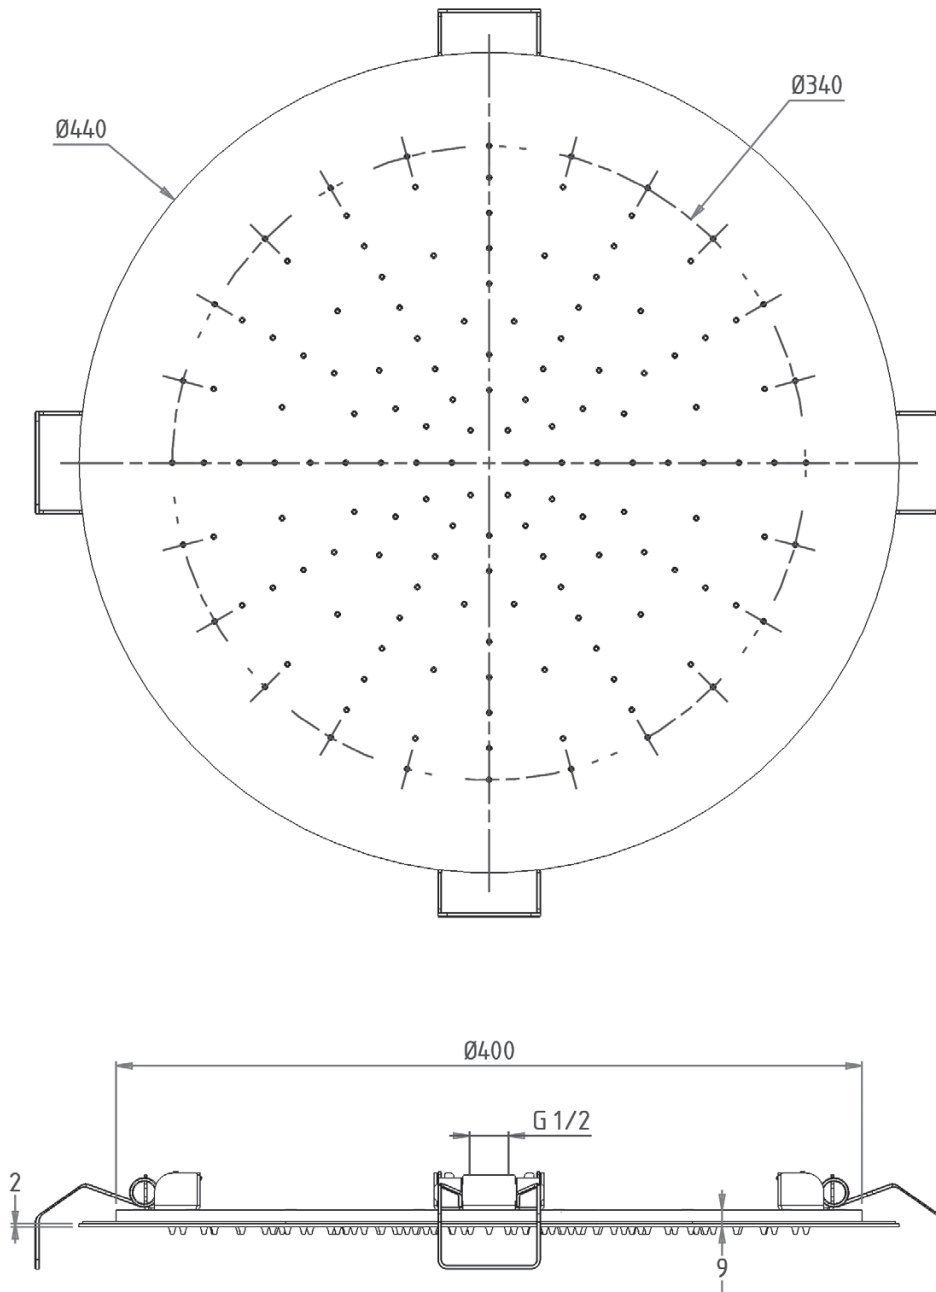

2865/34

Soffione doccia in acciaio con fissaggio a soffitto express system Ø 340

Shower head made in inox with ceiling mount express system Ø 340

2865/44

Soffione doccia in acciaio con fissaggio a soffitto express system Ø 440

Shower head made in inox with ceiling mount express system Ø 440